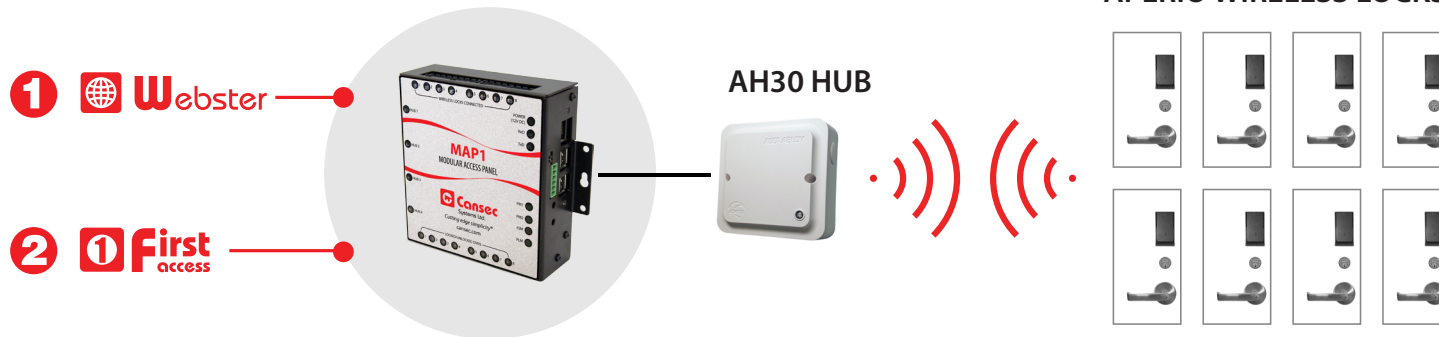

MAP1 Aperio Integration

ONE PANEL, TWO SOLUTIONS! ALL WITH APERIO WIRELESS LOCKS!

Supports five Aperio wireless locks:

- ES100 Series Electric Strike and Reader
- IN100 Wireless Lock for conventional man doors
- K100 Wireless Cabinet Lock to secure locker drawers and doors
- KS100 Series Server Cabinet Lock (used to secure servers on shared racks in data centres)
- G100 Digital Glass Door Lock designed for glass doors