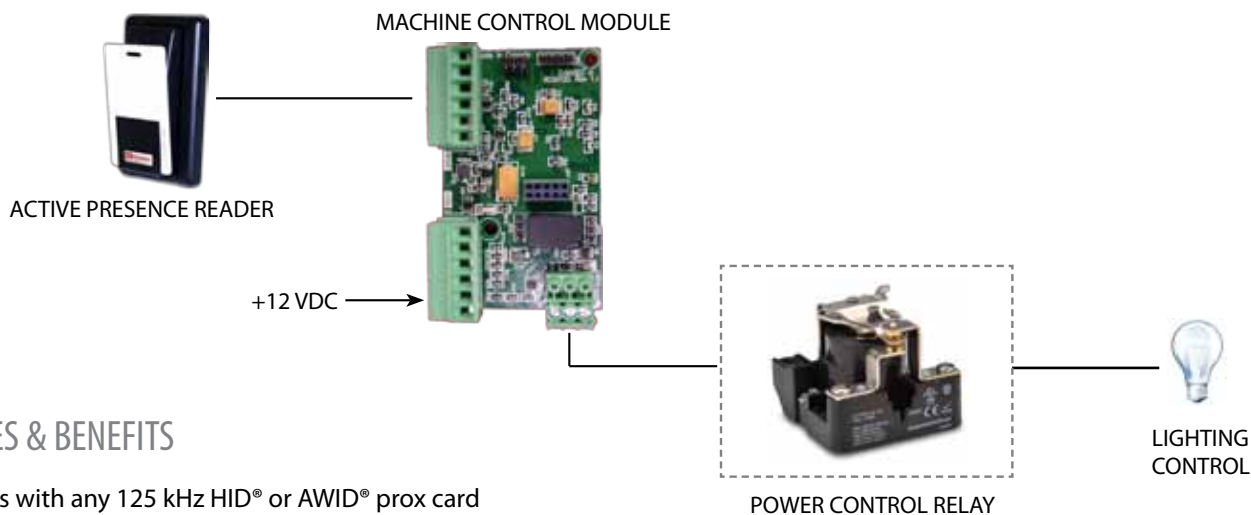

Active Presence Reader

FOR ENERGY MANAGEMENT

As Marshal McLuhan famously said "There are no passengers on spaceship earth. We are all crew." As crew, it is our responsibility to reduce energy consumption wherever possible. One simple and effective way to do this in the hotel environment is to install a device near the exit of the room which can detect the presence of the guest's 125 kHz HID® or AWID® room card. As long as a card is present, a relay is activated which enables selected lighting and outlets. As soon as the card is removed, the relay is deactivated after a short, programmable delay. Unlike devices which use a simple mechanical switch, the Active Presence Reader cannot be defeated by simply inserting a business card, mag stripe card or other such item.

Active Presence Reader

FOR ENERGY MANAGEMENT

TYPICAL CONFIGURATION

FEATURES & BENEFITS

- Works with any 125 kHz HID® or AWID® prox card
- Adjustable power-off delay timer on card removal
- Reduces energy consumption
- Not bypassed with business card or mag stripe card

SPECIFICATIONS

Size	
Mullion	40 mm (W) x 98 mm (H) x 17 mm (D) [1.6 in (W) x 3.9 in (H) x 0.7 in (D)]
Wall Mount	70 mm (W) x 115 mm (H) x 25 mm (D) [2.8 in (W) x 4.5 in (H) x 1.0 in (D)]
Machine Control Module	38 mm (W) x 62 mm (H) x 25.4 mm (D) [1.5 in (W) x 2.44 in (H) x 1.0 in (D)]
Weight	
Reader	85 g (3 oz)
Machine Control Module	29 g (1 oz)
Reader Colour	Black
Reader Environment	Indoor or outdoor
Operating Temperature	-40°C to 60°C (-40°F to 149°F)
Reader Frequency	125 kHz
Certifications	FCC and CE
Warranty	5 Years