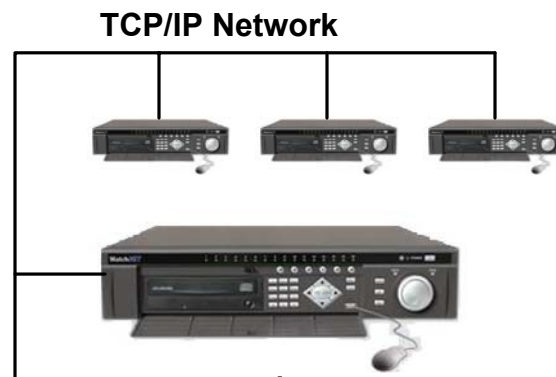

SmartLock® Pro Integrated with DVR/NVR

® SmartLock is a registered
Trademark of
Cansec Systems Ltd.

Access Point

Exit Reader

Entry Reader

Up to 30 SmartLock Pro
Controllers per System

..... | RS-485 | RS-485 |

Up to 30 SmartLock Pro
Controllers per BUS/Trunk

CanLan or CLAUSB

TCP/IP Network

DVR/NVR

TCP/IP

SmartLock Pro Software
has NO limit to the
number of DVRs
per system

Client PC

Date	Time	Event
✓ February 25, 2008	09:00:30	Access Granted
✓ February 25, 2008	09:06:52	Access Granted
✓ February 25, 2008	09:12:11	Access Granted
✓ February 25, 2008	09:13:02	Access Granted
✓ February 25, 2008	11:04:30	Access Granted
✓ February 25, 2008	11:06:59	Access Granted
✓ February 25, 2008	16:49:22	Access Granted

**Viewing LIVE
events/alarms and
system configuration**

**SmartLock Pro Software
with DVR/NVR add-on**

**Select an Alarm or Event
from History to watch
video recording at
selected access point**